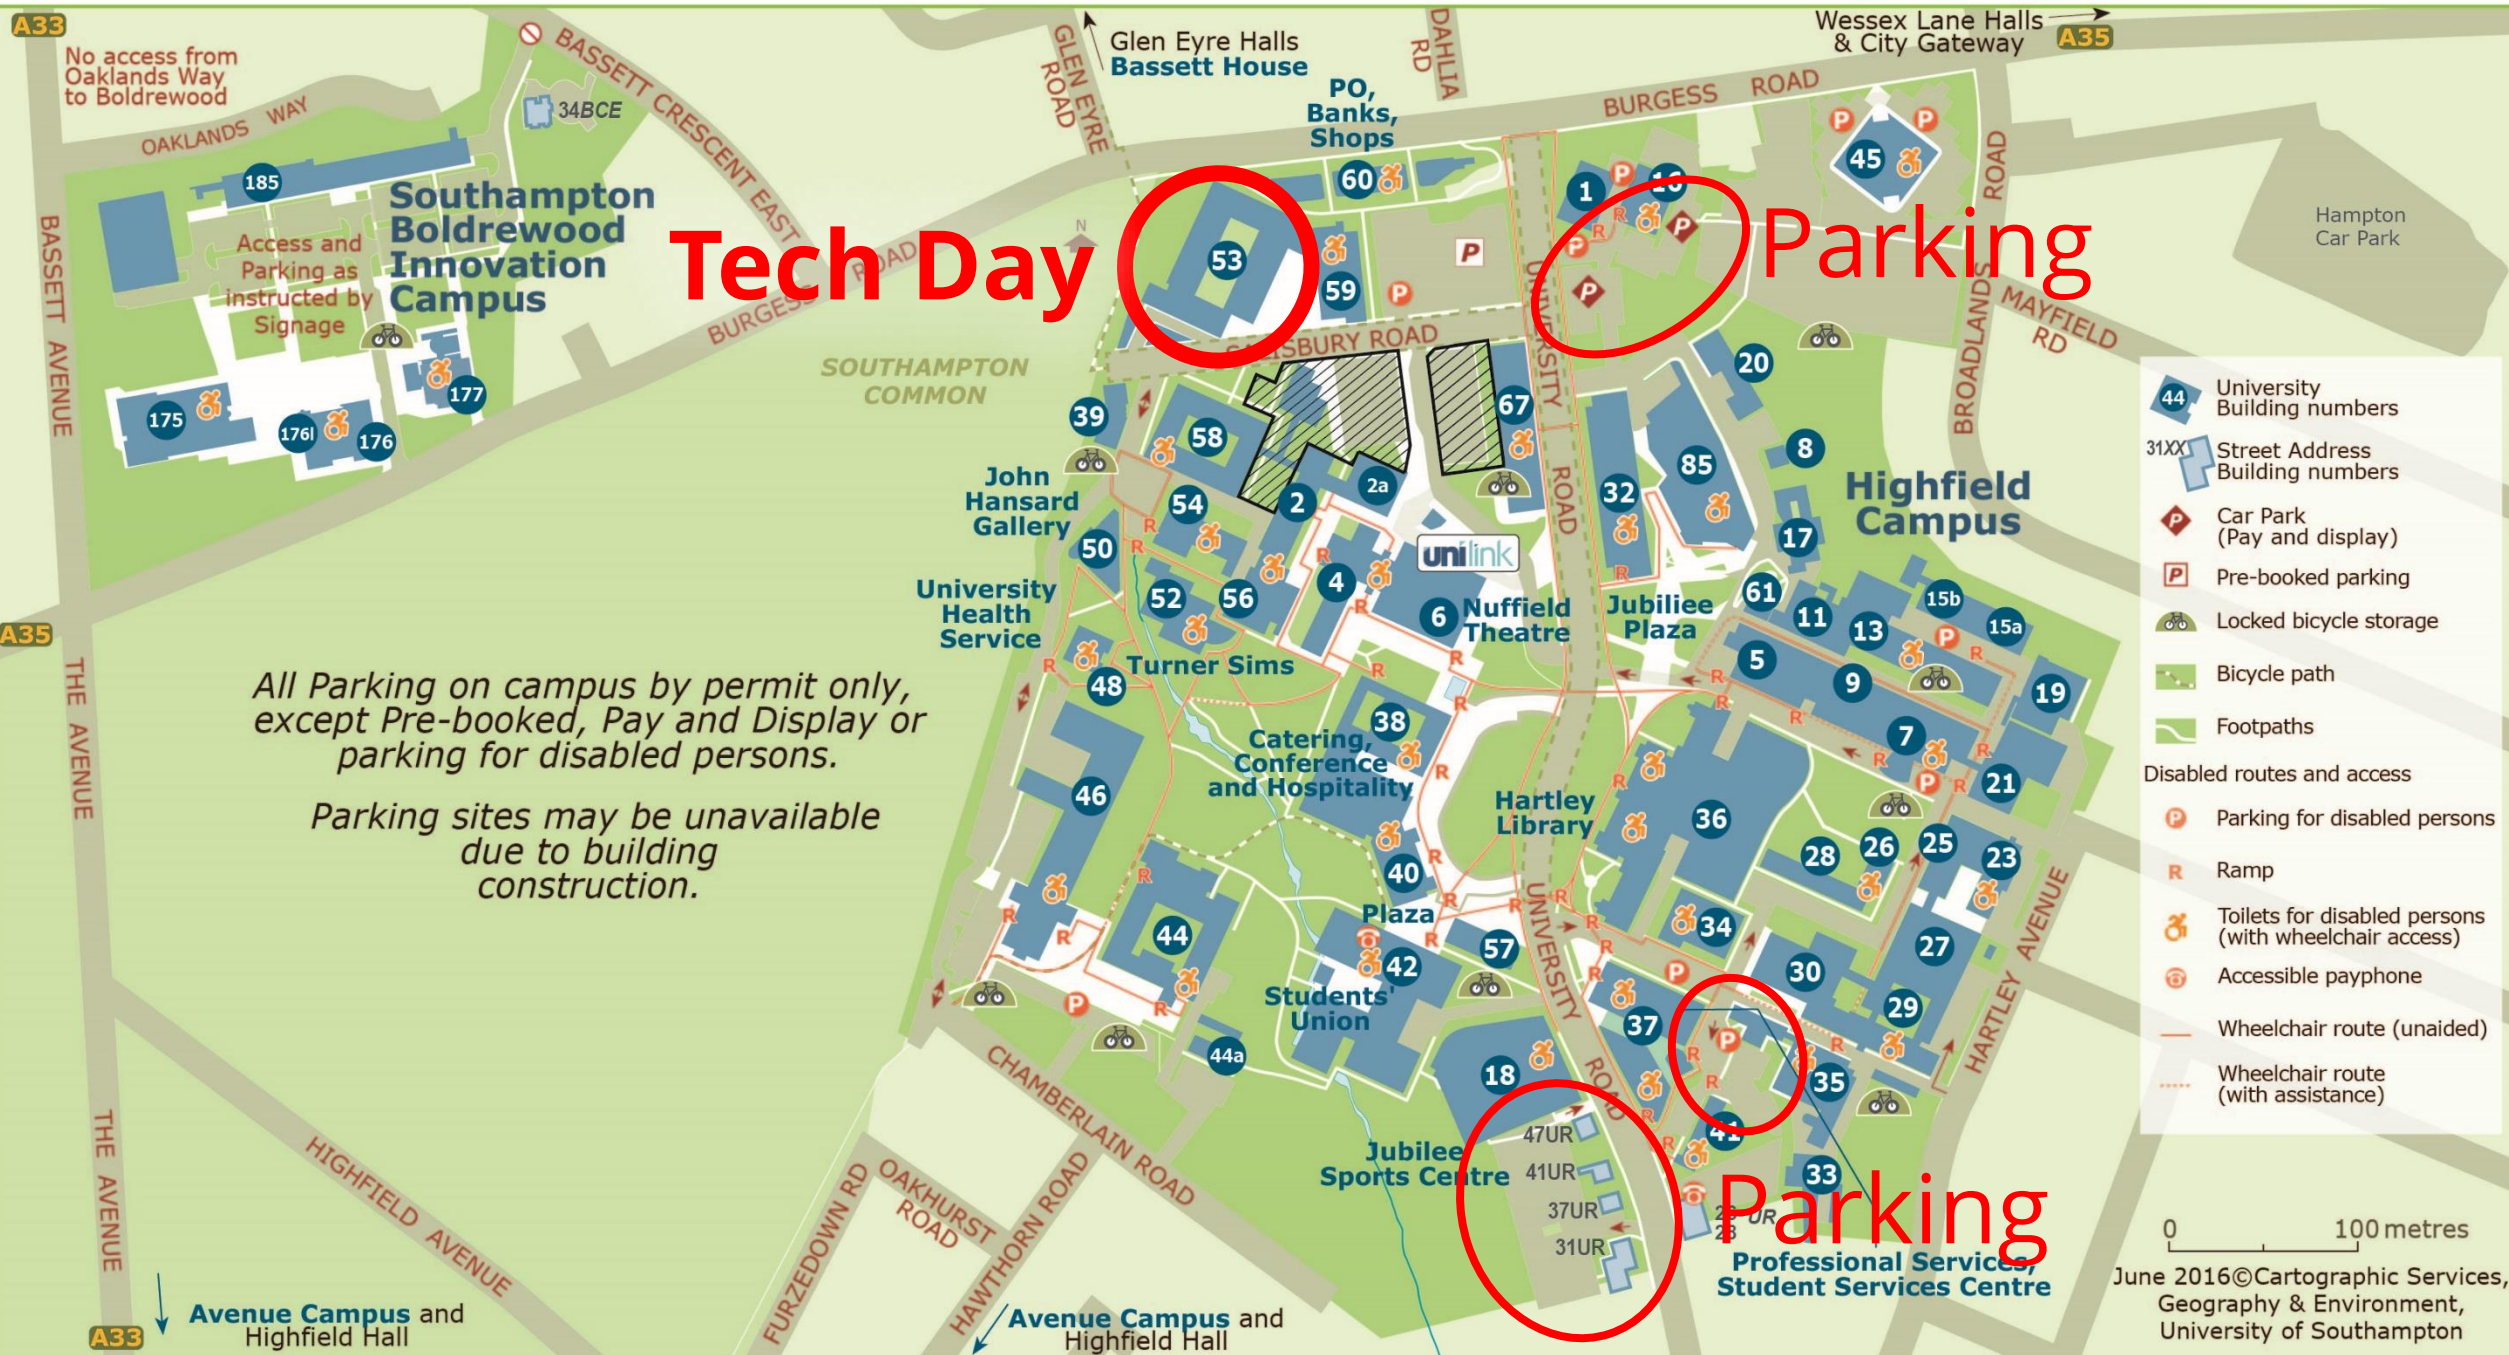

Tech Day Parking

All Parking on campus by permit only, except Pre-booked, Pay and Display or parking for disabled persons.

Parking sites may be unavailable due to building construction.

- 44 University Building numbers
- 31XX Street Address Building numbers
- P Car Park (Pay and display)
- P Pre-booked parking
- Locked bicycle storage
- Bicycle path
- Footpaths
- Disabled routes and access
 - P Parking for disabled persons
 - R Ramp
 - Toilets for disabled persons (with wheelchair access)
 - Accessible payphone
 - Wheelchair route (unaided)
 - Wheelchair route (with assistance)

0 100 metres

June 2016 © Cartographic Services, Geography & Environment, University of Southampton

A33

A35

A33

A35

Avenue Campus and Highfield Hall

Avenue Campus and Highfield Hall

Parking

No access from Oaklands Way to Boldrewood

Access and Parking as instructed by Signage

Southampton Boldrewood Innovation Campus

Glen Eyre Halls Bassett House

PO, Banks, Shops

Wessex Lane Halls & City Gateway

OAKHURST ROAD

HAWTHORN ROAD

UNIVERSITY ROAD

HARTLEY AVENUE